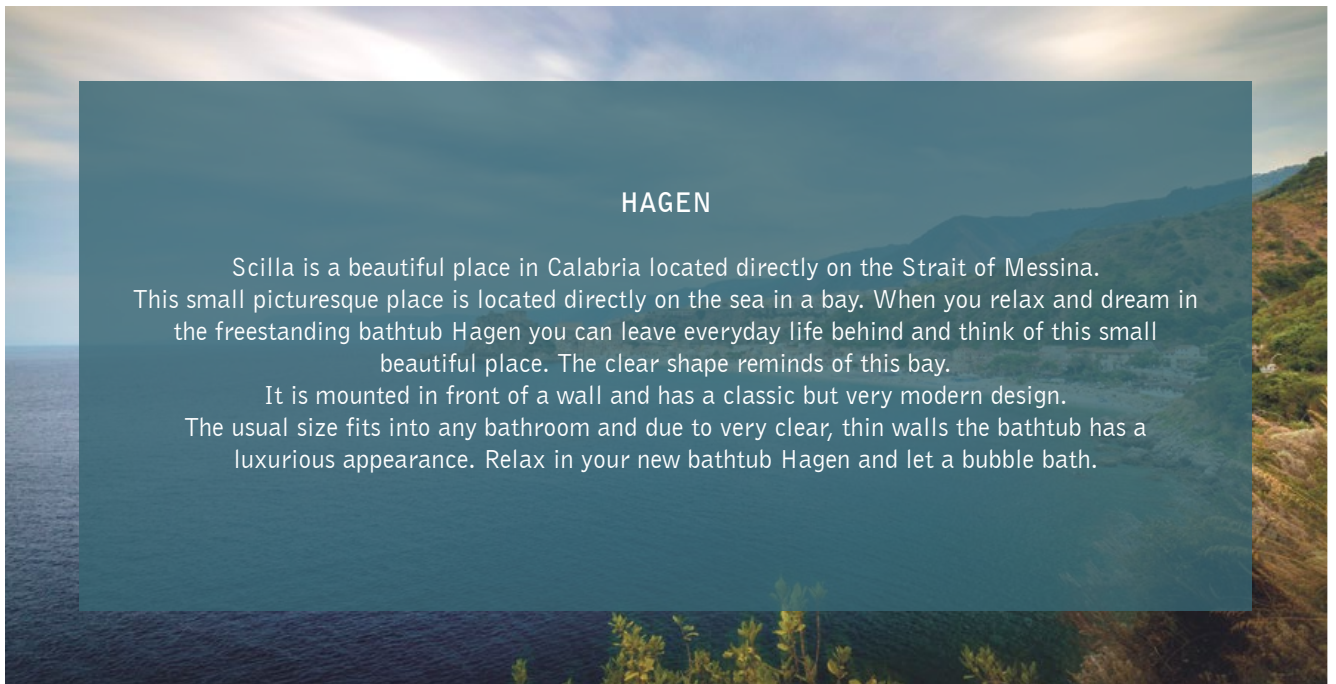

Its charisma speaks for itself.

It is similar to our bathtub Kallistus, only it offers much more space in width, so that even two people have enough space. This shape is one of von Behren's most popular. It is a true work of art and adds a little extra luxury to any room. Take a bubble bath too far and relax in this huge freestanding bathtub.

When ordering with color please specify RAL tone and variation. See page 9

HAGEN

Freestanding bathtub

1700 x 750 x 550 mm / ca. 143 kg

HAGEN

Scilla is a beautiful place in Calabria located directly on the Strait of Messina. This small picturesque place is located directly on the sea in a bay. When you relax and dream in the freestanding bathtub Hagen you can leave everyday life behind and think of this small beautiful place. The clear shape reminds of this bay.

VITUS

Freestanding bathtub

1700 x 750 x 650 mm / ca. 160 kg

VITUS

Erato is the loving one. The goddess of love poetry, shown with a lyre. Two strings of a lyre, which are stretched represents the freestanding bathtub Vitus. This puristic form radiates clarity and tranquility. The high-quality and lovingly polished modern form with thin walls is straightforward and minimalist. The shape speaks for itself.