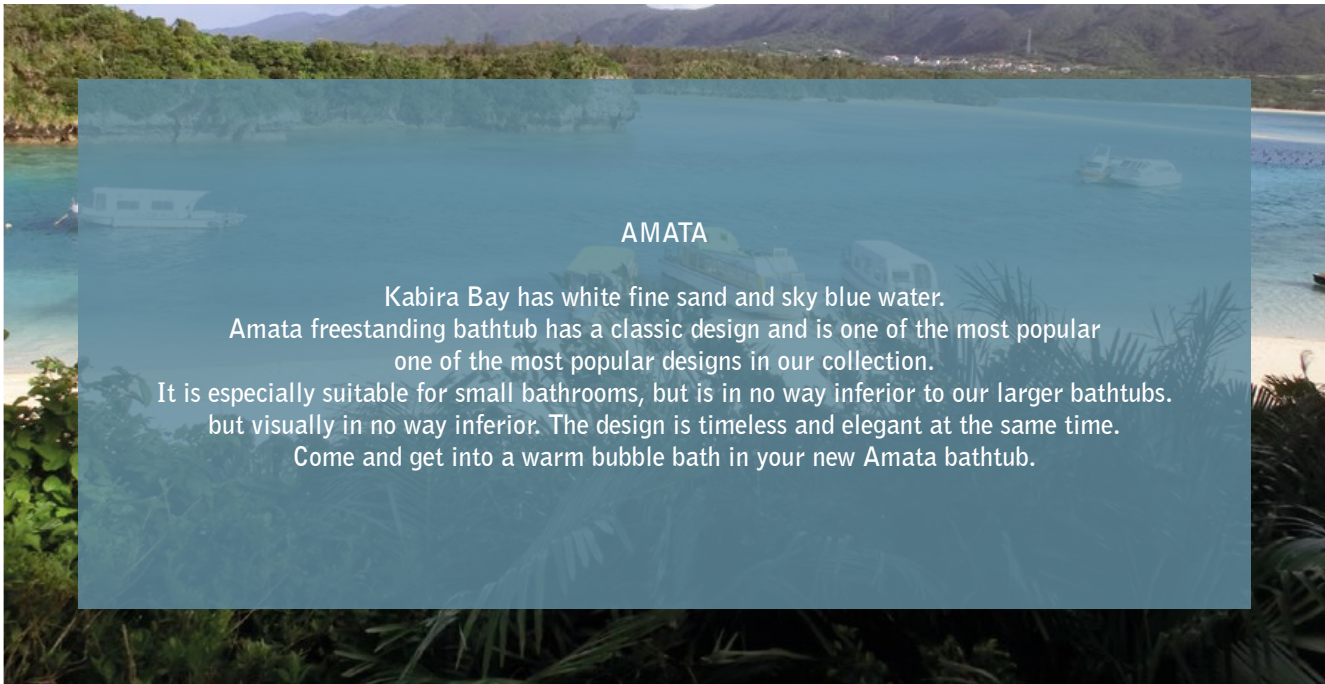

COLOMAN

Freestanding bathtub

1700 x 1100 x 620 mm / ca. 155 kg

COLOMAN

The Lido di Venezia is the lagoon of Venice. There in the chic seaside resort and the luxurious hotels this form finds its origin. The modern, curved shape is a real highlight.

ELLA

Freestanding bathtub

1700 x 800 x 635 mm / ca. 146 kg

ELLA

Cala Lunia is a gorgeous sandy beach from Sardinia. Our freestanding bathtub Ella captivates with its beautiful shape.

It is inspired by the Italian lifestyle in Sardinia. Imagine this beautiful place with its gorgeous white sandy beach and take a bath. Relax and leave the time behind you. Our bathtub Ella is one of the most beautiful and classic shapes.

AMATA

Freestanding bathtub

1600 x 750 x 550 mm / ca. 146 kg

When ordering with color please specify RAL tone and variation. See page 9

ROYALstone
THE MATERIAL OF THE LUXURY CLASS

LUXURIOUS WASHBASINS MADE OF PRECIOUS MATT ROYALstone

Our stylish washbasins are suitable for any design situation and, thanks to the high-quality material, guarantee an exceptional feel-good moment with the highest quality.

The design is modern, elegant and luxurious.