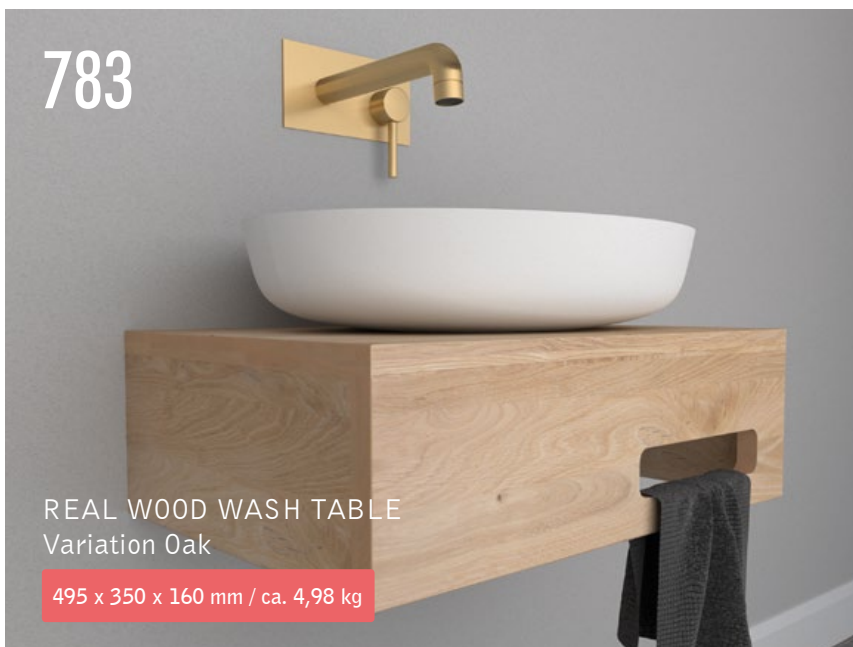

Our wash tables, due to the linear style, fit perfectly into any bathroom. The robust and durable washbasins are carefully made of real wood.

The design is elegantly simple and timeless.

CHOOSE YOUR VARIATION

OAK

WALNUT

We offer the washbasins in two real wood variation.

788

REAL WOOD WASH TABLE
Variation Walnut

495 x 300 x 300 mm / ca 6,88 kg

787

REAL WOOD WASH TABLE
Variation Walnut

650 x 350 x 300 mm / ca. 5,52 kg

786

REAL WOOD WASH TABLE
Variation Walnut

495 x 350 x 160 mm / ca. 4,98 kg

LUXURY BATH DESIGN