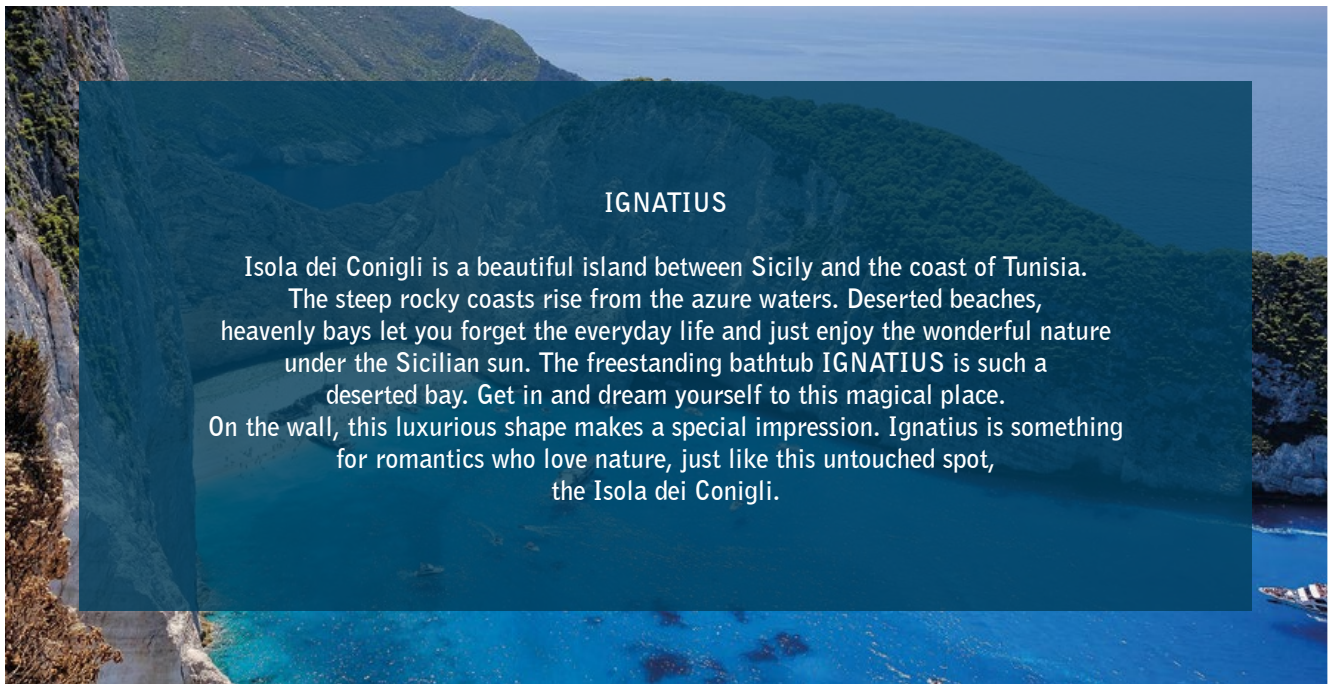

1730 x 1050 x 650 mm / ca. 130 kg