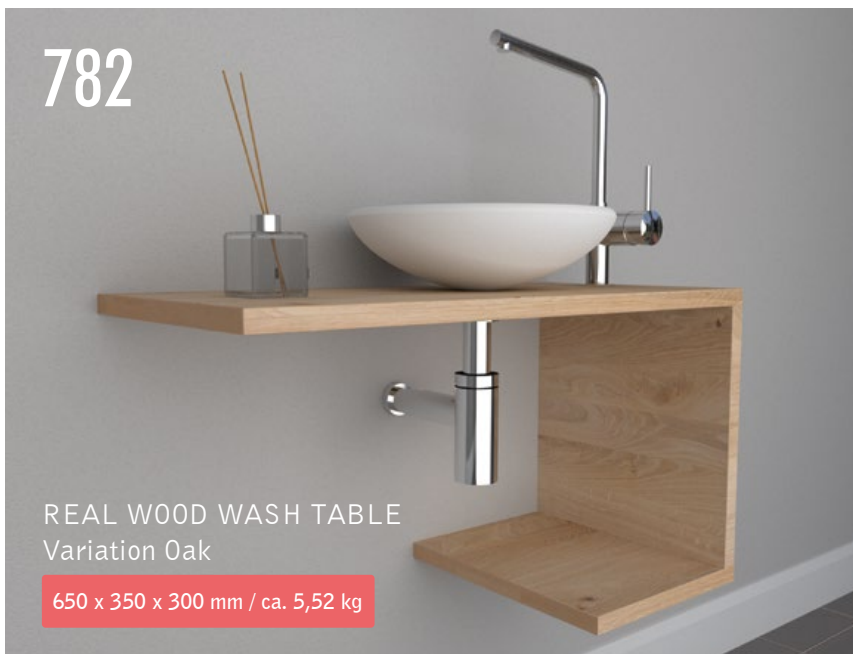

Our wash tables, due to the linear style, fit perfectly into any bathroom. The robust and durable washbasins are carefully made of real wood.

The design is elegantly simple and timeless.

CHOOSE YOUR VARIATION

OAK

WALNUT

We offer the washbasins in two real wood variation.

788

REAL WOOD WASH TABLE
Variation Walnut

495 x 300 x 300 mm / ca 6,88 kg

787

REAL WOOD WASH TABLE
Variation Walnut

650 x 350 x 300 mm / ca. 5,52 kg

786

REAL WOOD WASH TABLE
Variation Walnut

495 x 350 x 160 mm / ca. 4,98 kg

LUXURY BATH DESIGN