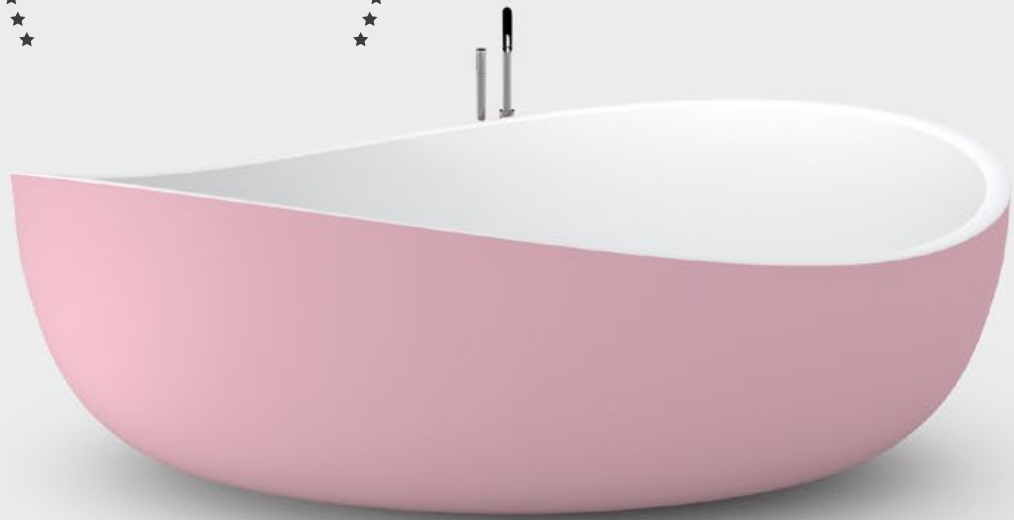

LUXURIOUS BATHTUBS MADE OF PRECIOUS MATT ROYALstone

Our stylish bathtubs adapt to every design situation and thanks to the high quality material an exceptional moment of well-being with the highest quality.

The design is modern, elegant and luxurious.