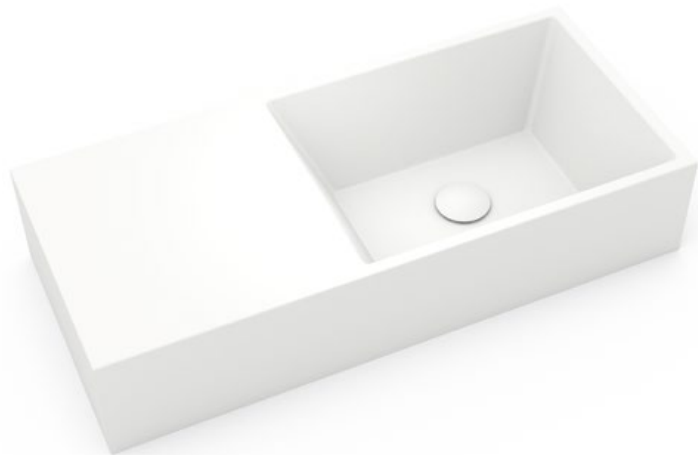

ELVIRA

Countertop Washbasin

495 x 220 x 100 mm / 7,12 kg