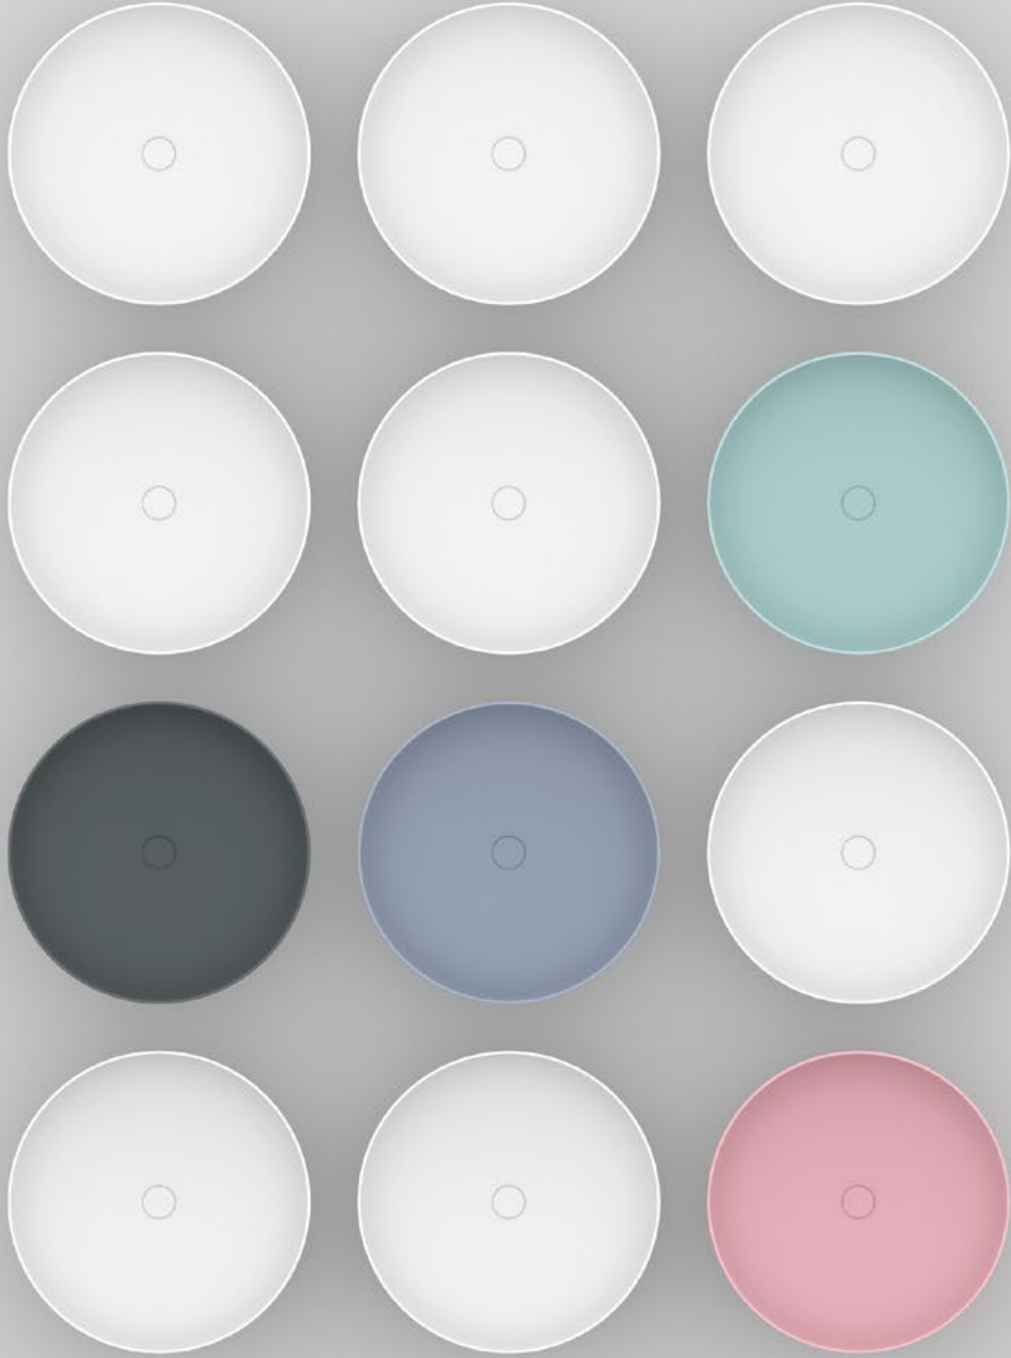

**IN DIFFERENT RAL COLORS
AND VARIATIONS AVAILABLE**