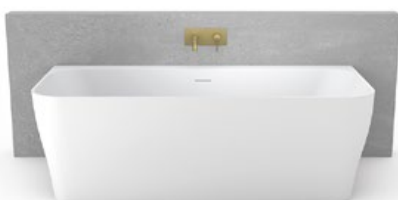

LEVIN

Freestanding bathtub

1700 x 750 x 550 mm / ca. 146 kg

SILAS

Freestanding bathtub

1700 x 800 x 550 mm / ca. 160 kg

SILAS

Patara was an ancient city on the Mediterranean coast of Lycia in present-day Turkey. The design of our bathtub corresponds to a clear and timeless form, which was fashionable many years ago and always will be.

This minimalist design will make your bathroom a real design classic.

The dimensions correspond to a common bathtub, as it is often used.

It is mounted in front of a wall and with its thin walls it will look very modern even in many years.