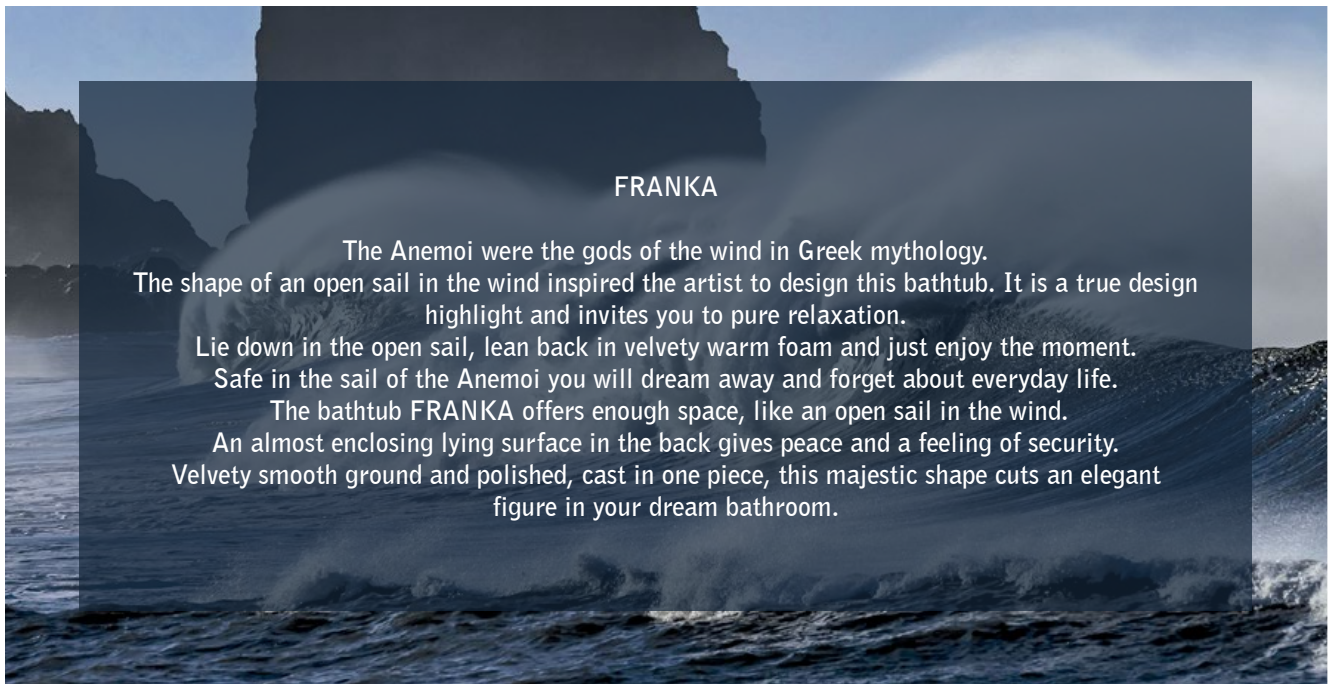

Freestanding bathtub

1850 x 800 x 930 mm / ca. 171 kg